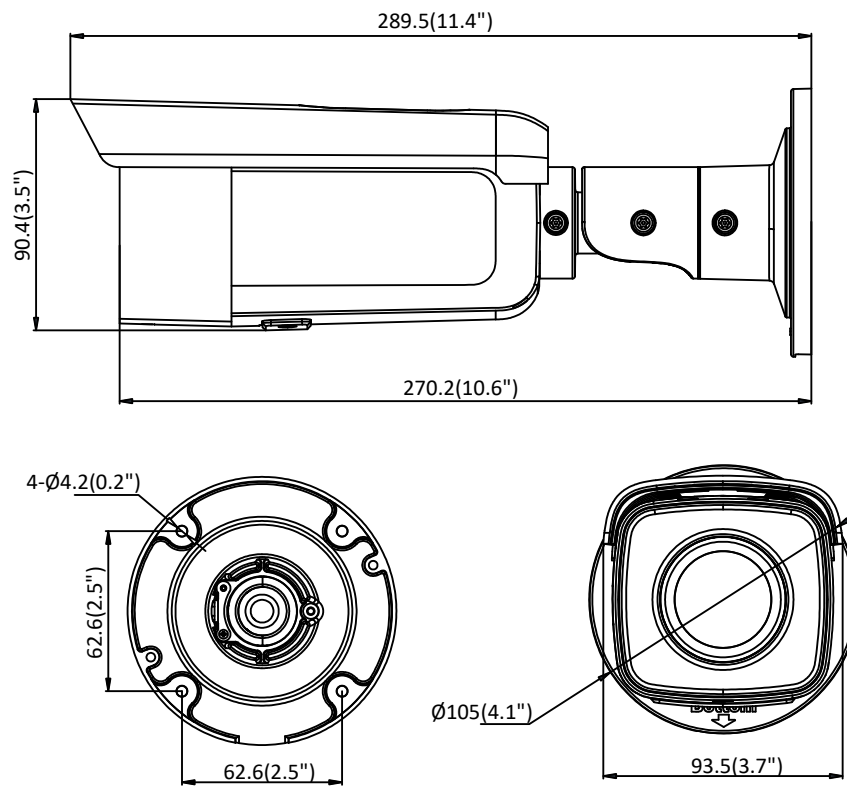

Available Model

DS-2CD2T85G1-I5 (2.8/4/6 mm), DS-2CD2T85G1-I8 (2.8/4/6 mm)

Dimension

Unit: mm(inch)